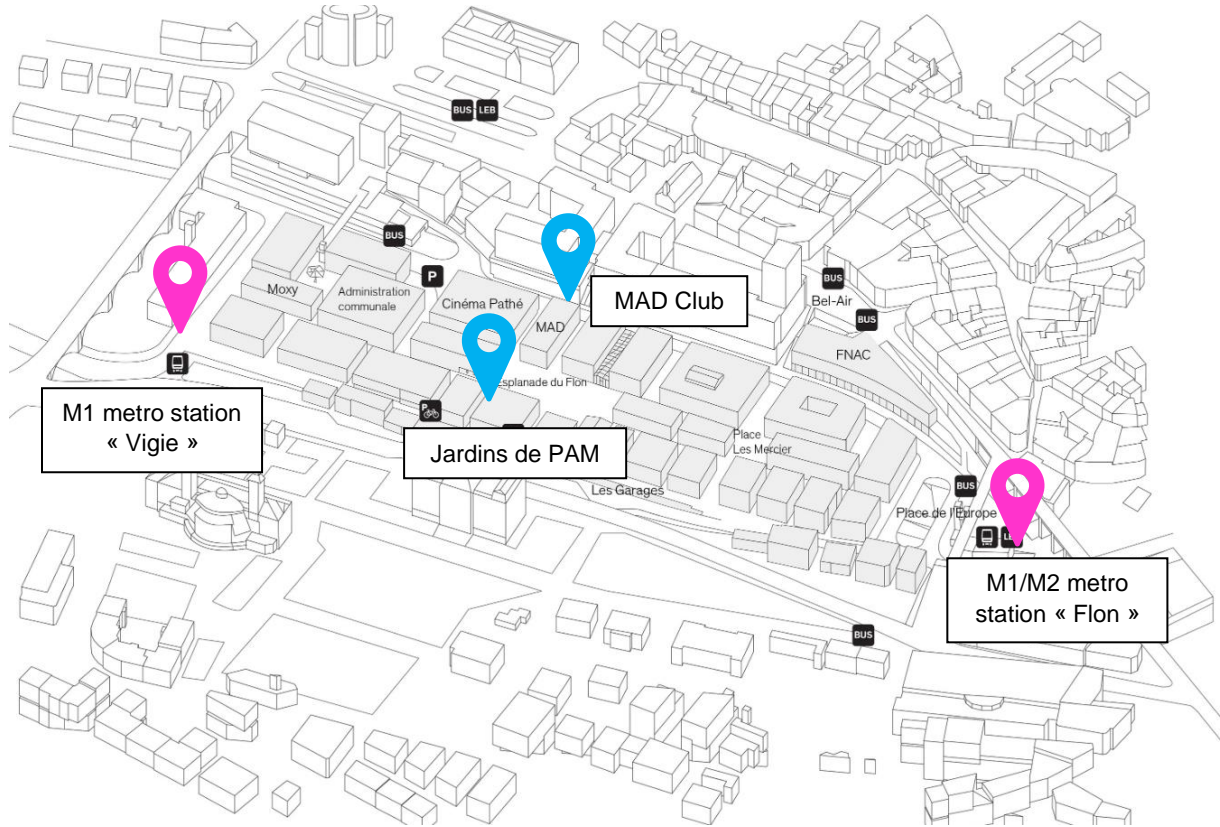

ISME Party in the Lausanne-Flon district

16 August 2022

Venues

MAD Club, Rue de Genève 23, 1003 Lausanne

Jardins de PAM, Rue des Côtes-de-Montbenon 20, 1003 Lausanne

Closest metro stations

M1 Vigie

M1/M2 Flon

Access

Vigie > Party venues: 4min walking distance

Flon > Party venues: 4min walking distance